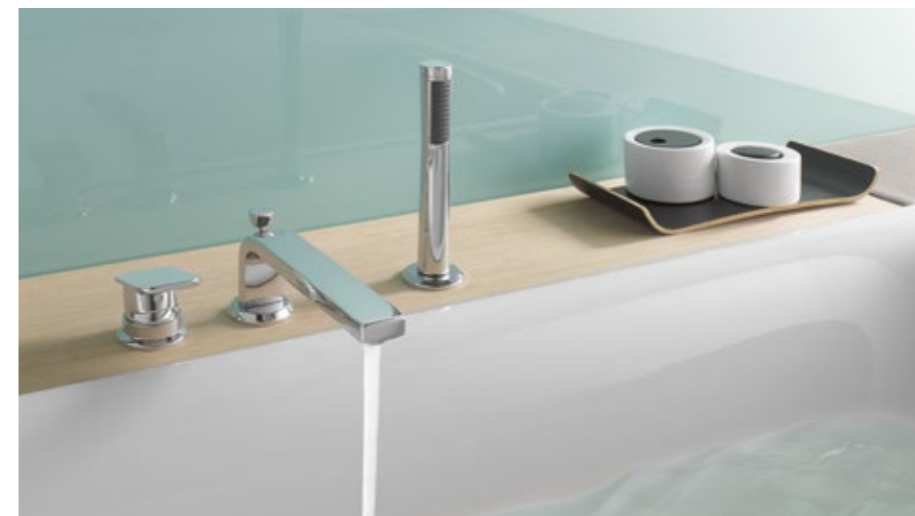

Mixers for your home retreat

The mixer shows off its sensory qualities on the bath. The bath represents your retreat within your own four walls – and KLUDI E2 bath mixers set the backdrop for this oasis of relaxation. There are two ways to use the mixer – toggle by pushing/pulling the knob. On the one hand, the high-flow bath filler to run the bath quickly. And on the other, the handset for showering in the bath or rinsing off after washing your hair.

Whether for a free-standing bath or mounted on the wall: The KLUDI E2 bath mixers are also in keeping with the design series, which is classed between pure minimalism and organic form.