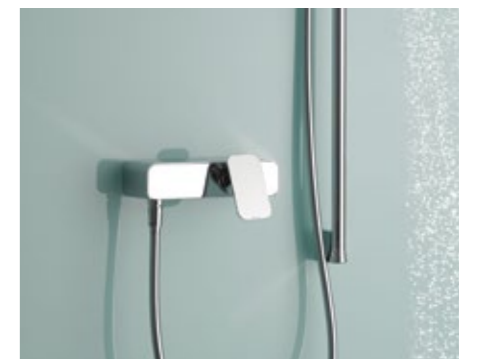

The wall-mounted version of the KLUDI E2 shower/single-lever mixer is a design highlight.