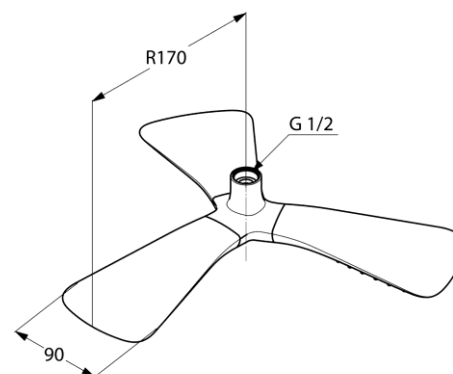

Product: KLUDI FIZZ head shower KB3 DN 15

Ref.: 6757805-00

Product description

head shower DN 15
with three shower cartridge
normal spray (volume)
flow class B
without shower arm
connection 1/2 inch
noise group I

Finishes:
05 chrome

Product picture

Advertisement

- * KLUDI GmbH & Co KG KLUDI FIZZ head shower item no. 6757805-00
- ** chrome plated brass, DIN 50930-6
- *** DIN EN 1112

manufacturer KLUDI GmbH & Co KG
type KLUDI FIZZ head shower item no. 6757805-00, DN 15, chrome plated brass/plastic, connection 1/2 inch, with cleaning system, type: head shower without shower arm, flow class B, noise level DIN EN 4109 group I, normal spray (volume), projection 340 mm, width 90 mm, for pressure type water heater, for continuous line heater, PN 5,

Dimensional drawing

Flow rate diagram