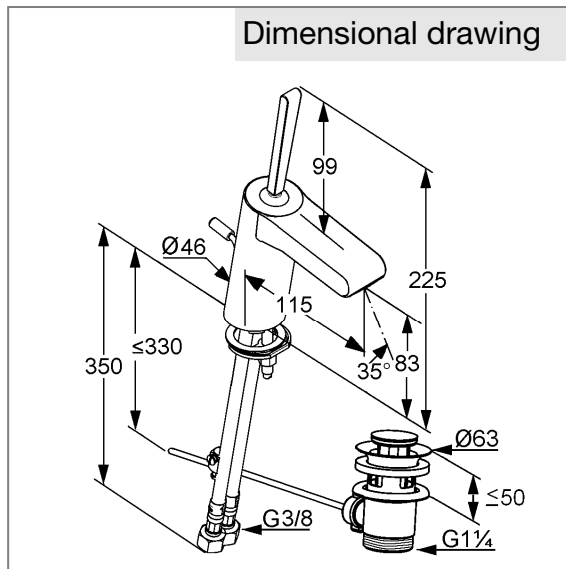

Product: KLUDI O-CEAN single lever basin mixer DN 10

Ref.: 383450510

Product description

single lever basin mixer DN 10
 with joy-stick
 single hole mounted
 flow class Z
 Cascade stream spout - spray former
 water flow regulator 8.0 l/min
 joy-stick-ceramic cartridge
 pop up waste 1 1/4 inch
 rapid installation set
 flexible high pressure supply tubes G 3/8
 noise group I

Finishes:
 05 chrome

Product picture

Advertisement

- * KLUDI GmbH & Co KG KLUDI O-CEAN single lever basin mixer item no. 383450510
- ** joy-stick-ceramic cartridge Ø 35 mm, DIN EN 817
- *** chrome plated brass, DIN 50930-6

single lever basin mixer, manufacturer KLUDI GmbH & Co KG KLUDI O-CEAN single lever basin mixer item no. 383450510, DN 10, chrome plated brass, joy-stick-ceramic cartridge Ø 35 mm, solid lever, noise level DIN EN 4109 group I, report no. P- IX., type: single lever basin mixer DN 10, flow class Z (max. 0,13 l/s), Cascade stream spout - spray former, with water flow regulator 8.0 l/min, pop up waste 1 1/4 inch, flexible high pressure supply tubes 3/8 inch with DVGW / KIWA / WRAS / CSTB with metal body length 350 mm, nozzle projection 115 mm, nozzle height 83 mm, lever projection 99 mm, rapid installation set, overall length 225 mm, for pressure type water heater, for continuous line heater (only electronic device), PN 10,

Dimensional drawing

Flow rate diagram