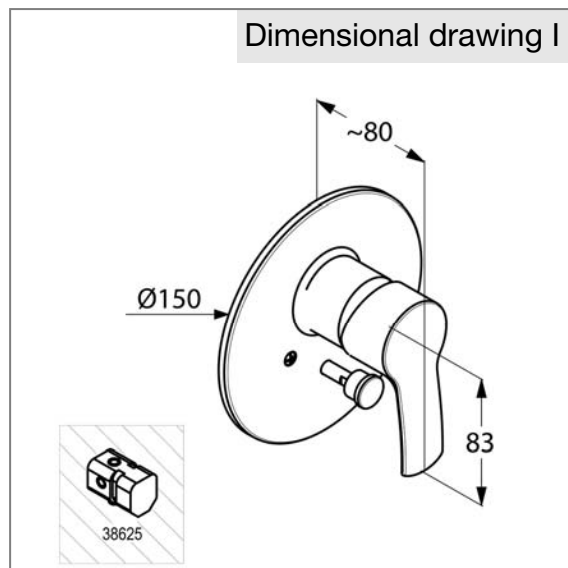

Product: KLUDI MARIS concealed bath and shower mixer, trim set

Ref.: 384190581

Product description

concealed bath and shower mixer trim set
 solid lever
 automatic diverter: shower to bath tub
 for KLUDI pre-installation set item no. 38625

Finishes:
 05 chrome

Product picture

Advertisement

concealed bath and shower mixer, manufacturer KLUDI GmbH & Co. KG
 KLUDI MARIS item no. 384190581
 type: concealed bath and shower mixer trim set, solid lever chrome plated metal, with automatic diverter: shower to bath tub, cover plate chrome plated plastic,
 dimensions: diameter cover plate: 150 mm, lever projection: 80 mm, projection: 83 mm
 Suitable for KLUDI pre-installation set item no. 38625, not included.

Dimensional drawing I

Dimensional drawing II