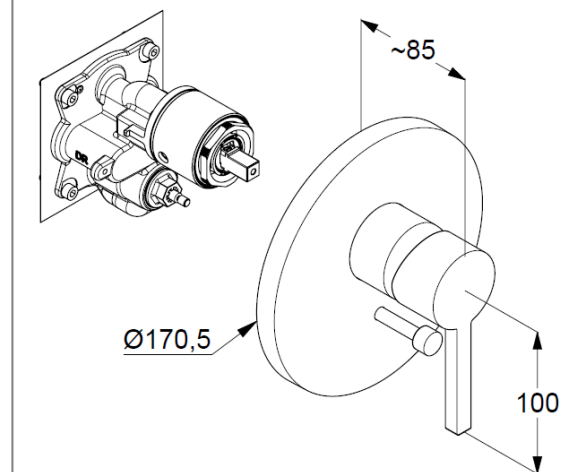

Technische Daten

KLUDI NOVA FONTE

Concealed single lever bath- and shower mixer
PN 10
Style: Puristic

Article- Nr.:
206500515

Surface:
05 chrome

manufacturer KLUDI GmbH & Co. KG
Typ: KLUDI NOVA FONTE
Concealed single lever bath- and shower mixer,
PN 10
Art. Nr. 206500515

concealed bath-shower mixer
single lever mixer
trim set without pre-installation set
pre installation set KLUDI FLEXX.BOXX Art. Nr. 88011
trim set with functional unit
wall mounted
automatic diverter: shower/ bath
solid lever, metal
ceramic cartridge with hotwater safety device
flow rate at 3 bar 31 l/ min.

Product Picture

Dimensional drawing

Flow rate diagram