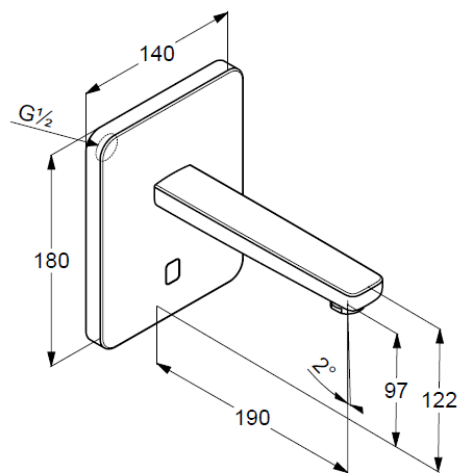

Technical Data

KLUDI ZENTA
electronic controlled basin mixer
pre- installation set
190 mm

Ref.:
3850205

Finishes:
05 chrome

Product description
Manufacturer KLUDI GmbH & Co. KG
Typ: KLUDI ZENTA
Electronic controlled basin mixer
Ref.: 3850205
electronic controlled basin mixer
6V battery or 230V main adapter
trim set without pre-installation set
pre installation set KLUDI Art. Nr. 38003 and 38004
for cold water or mixed water
optical object registration
Aerator, S-Pointer M24
flow rate at 3 bar = 5 l/ min.
activation optoelectrical
maximum water run- time ca. 1 minute
safety class IP65
Hygienic flushing

Product picture

Dimensional drawing

Flow rate diagram