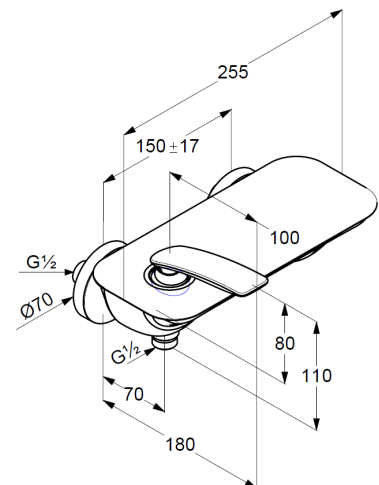

shower mixer  
single lever mixer  
wall mounted  
solid lever, metal  
protected against back flow  
shower outlet G $\frac{1}{2}$   
ceramic cartridge with hot water safety device  
flow rate at 3 bar 18 l/min.  
S-unions G $\frac{1}{2}$  x G $\frac{3}{4}$

### Maßzeichnung/ Dimensional drawing