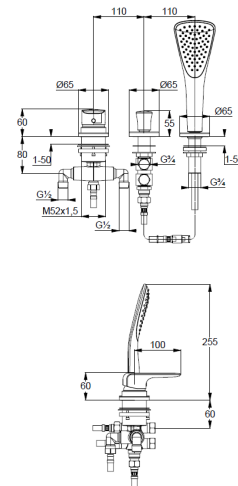

3-hole single lever bath- and shower mixer

Ref.: 414480575

3-hole bath/shower mixer

for remote filling

without spout

single lever mixer

stand assembly

extractable hand shower

automatic diverter: shower/bath

3-hole mounted

solid lever, metal

protected against back flow

ceramic cartridge with hot water safety device

flow rate at 3 bar 25 l/min.

shank-fixing

without flexible high pressure supply tubs Ref.: 7544605-00

extractable hoses M15 x 1500mm

hand shower 1 S

1 spray pattern

Volumen

with cleaning system

sieve seal

Produktabbildung/ Product picture

Maßzeichnung/ Dimensional drawing