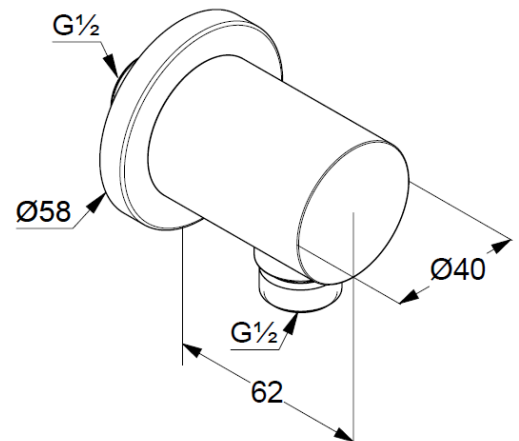

Product description

Manufacturer KLUDI GmbH & Co. KG

Typ: KLUDI NOVA FONTE

wall supply

Ref.: 20543N0-15

wall supply

connection G $\frac{1}{2}$

protected against back flow

for rigid wall mounting

Produktabbildung/ Product picture

Maßzeichnung/ Dimensional drawing

Durchfluss/ Flow rate