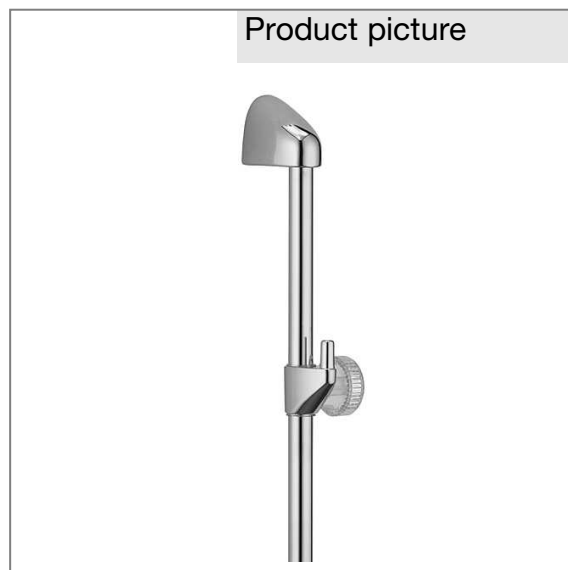

Product: **KLUDI STANDARD sliding wall rail**

Ref.: **6048505-00**

Product description

sliding wall rail
 L = 900 mm
 incl. slider and tile compensation washer
 without shower holder 6053105-00
 without KLUDI shower-hose

Finishes:
 05 chrome

Advertisement

* KLUDI GmbH & Co KG KLUDI STANDARD sliding wall rail
 item no. 6048505-00
 ** chrome plated brass/plastic, DIN EN 248

sliding wall rail, manufacturer KLUDI GmbH & Co KG KLUDI STANDARD item no. 6048505-00, chrome plated brass/plastic, wall rail length 900 mm, with slider horizontally and vertically adjustable, without shower holder 6053105-00 with joint for handshower, without KLUDI shower-hose, Optimal function only in combination with KLUDI handshowers,

Product picture

Dimensional drawing I

Dimensional drawing II