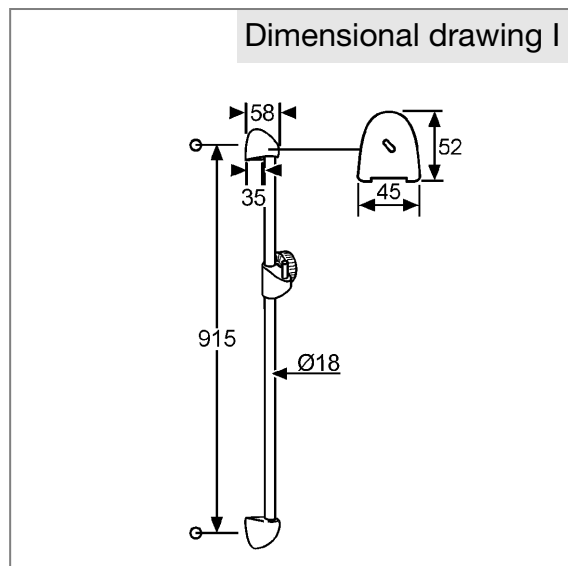

Product: **KLUDI STANDARD sliding wall rail**

Ref.: **6048505-00**

Product description

sliding wall rail
 L = 900 mm
 incl. slider and tile compensation washer
 without shower holder 6053105-00
 without KLUDI shower-hose

Finishes:
 05 chrome

Advertisement

* KLUDI GmbH & Co KG KLUDI STANDARD sliding wall rail
 item no. 6048505-00
 ** chrome plated brass/plastic, DIN EN 248

sliding wall rail, manufacturer KLUDI GmbH & Co KG KLUDI STANDARD item no. 6048505-00, chrome plated brass/plastic, wall rail length 900 mm, with slider horizontally and vertically adjustable, without shower holder 6053105-00 with joint for handshower, without KLUDI shower-hose, Optimal function only in combination with KLUDI handshowers,

Product picture

Dimensional drawing I

Dimensional drawing II