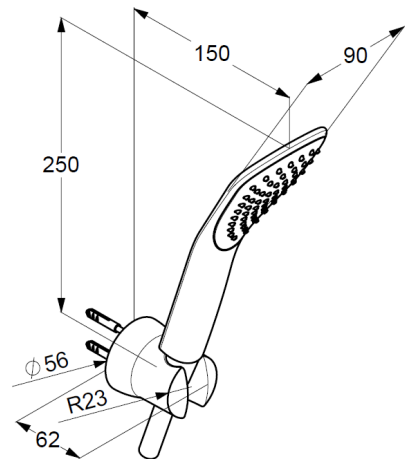

Technical Data

KLUDI FIZZ
bath shower set 1 S
DN 15

Ref.:
6765005-00

Finishes:
05 chrom

Product description
Manufacturer KLUDI GmbH & Co. KG
Typ: KLUDI FIZZ
bath shower set 1 S DN 15
Ref: 6765005-00

hand shower 1 S
1 spray pattern
with cleaning system
connection 1/2"
sieve seal

Shower hose
plastic coated
with metal-effect
with conical nuts
anti twist
G 1/2 x G 1/2 x 1250 mm

shower hook
for shower hoses with conical nuts,
With fixing material
for rigid wall mounting

Product picture

Dimensional drawing

Flow rate diagram