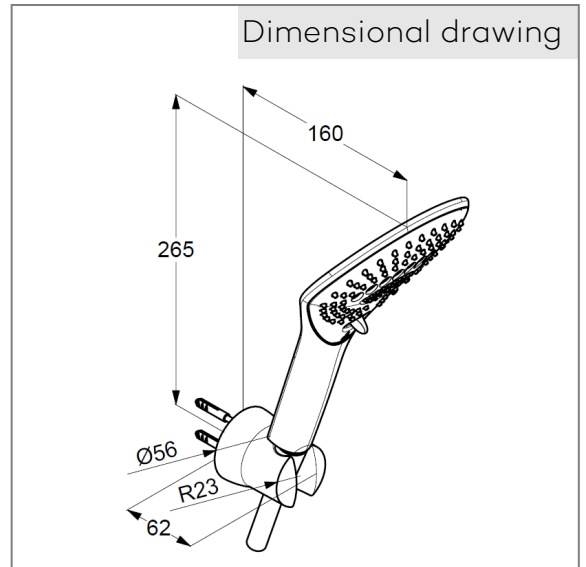

Technical Data

KLUDI FIZZ
bath shower set 3 S
DN 15

Ref.:
6775005-00

Finishes:
05 chrom

Product description
Manufacturer KLUDI GmbH & Co. KG
Typ: KLUDI FIZZ
bath shower set 3 S DN 15
Ref: 6775005-00

hand shower 3 S
3 spray pattern
Volumen/ booster/ smooth
with cleaning system
connection 1/2"
sieve seal

Shower hose
plastic coated
with metal-effect
with conical nuts
anti twist
G 1/2 x G 1/2 x 1250 mm

shower hook
for shower hoses with conical nuts,
With fixing material
for rigid wall mounting

Product picture

Dimensional drawing

Flow rate diagram