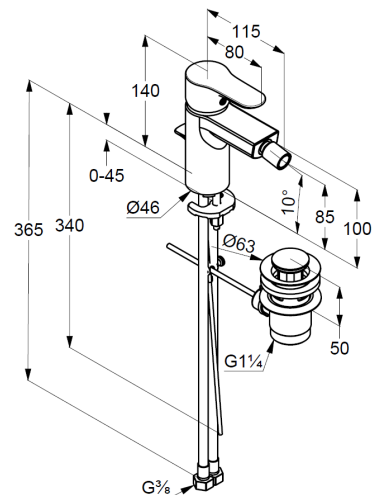

Technical Data

KLUDI OBJEKTA
Single lever bidet mixer
DN 15

Ref.:
324160575

Finishes:
05 chrome

Product description
Manufacturer KLUDI GmbH & Co. KG
Typ: KLUDI OBJEKTA
Single lever bidet mixer
Ref.: 324160575
Bidet mixer DN 15/ PN 10
single lever mixer
single hole mounted
solid lever, metal
ball joint with aerator M 18,5 x 1
ceramic cartridge with hotwater safety device
flow rate at 3 bar = 7,4 l/ min.
flexible hoses G 3/8 DVGW approved
rapid installation set
pop up waste 1 1/4" metal

Product picture

Dimensional drawing

Flow rate diagram