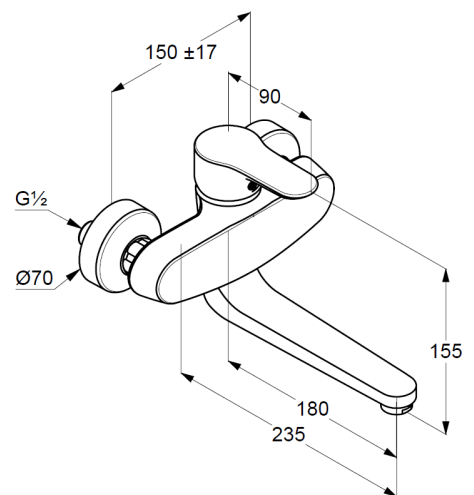

## Technical Data

KLUDI OBJEKTA  
Kitchen faucet wall mounted  
DN 15

Ref.:  
328820575

Finishes:  
05 chrome

Product description  
Manufacturer KLUDI GmbH & Co. KG  
Typ: KLUDI OBJEKTA  
Kitchen faucet wall mounted DN 15  
Ref: 328820575

Kitchen faucet DN 15  
single lever mixer  
wall mounted  
solid lever, metal  
aerator M24  
ceramic cartridge with hotwater safety device  
flow rate at 3 bar = 12 l/ min.  
swivel or fixable spout  
S-unions G 1/2 x 3/4

Product picture

Dimensional drawing

Flow rate diagram