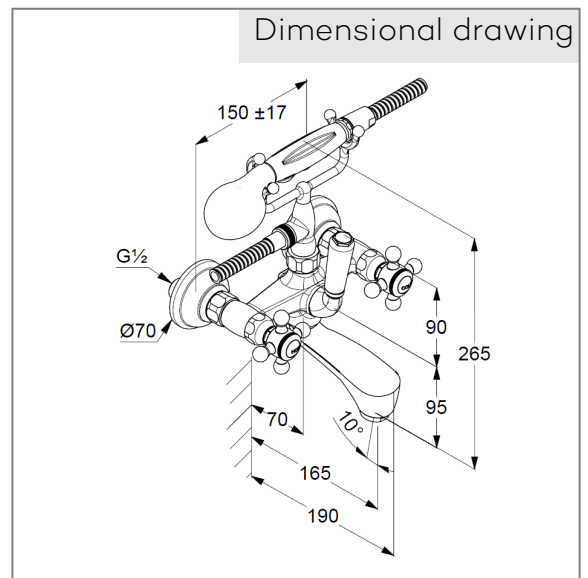

## Technical Data

KLUDI 1926  
bath and shower mixer  
DN 15

Ref:  
514410520

Finishes:  
05 chrom

Product description  
Manufacturer KLUDI GmbH & Co. KG  
Typ: KLUDI 1926  
bath and shower mixer  
Ref: 514410520  
bath and shower mixer DN 15  
two handle mixer  
wall mounted  
manual diverter: shower/ bath  
cross handle, metal  
Aerator M28  
protected against back flow  
shower outlet 1/2 inch  
ceramic headparts 180°  
flow rate at 3 bar = 23 l/ min.  
S-unions G 1/2 x 3/4

hand shower 1 S  
1 spray pattern  
connection 1/2"  
sieve seal

Shower hose  
plastic coated  
with metal-effect  
G 1/2 x G 1/2 x 1500 mm

Product picture

Dimensional drawing

Flow rate diagram