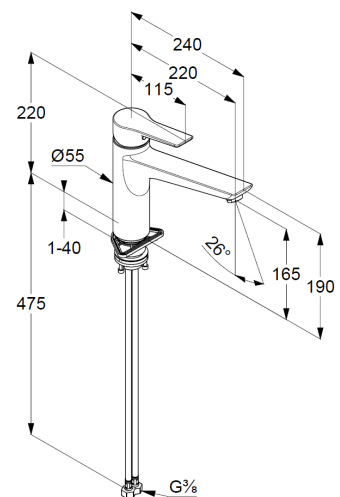

Technical Data

KLUDI MIX
Kitchen faucet

Ref.:
329043975

Finishes:
39 black matt finished

Product description
Manufacturer KLUDI GmbH & Co. KG
Typ: KLUDI MIX
Kitchen faucet
Ref.: 329043975

Kitchen faucet
stand assembly
single hole mounted
solid lever, metal
aerator M24
ceramic cartridge with hotwater safety device
flow rate at 3 bar= 12 l/ min.
swivel spout (360°)
flexible hoses G 3/8 DVGW approved
shank-fixing

Product picture

Dimensional drawing

Flow rate diagram