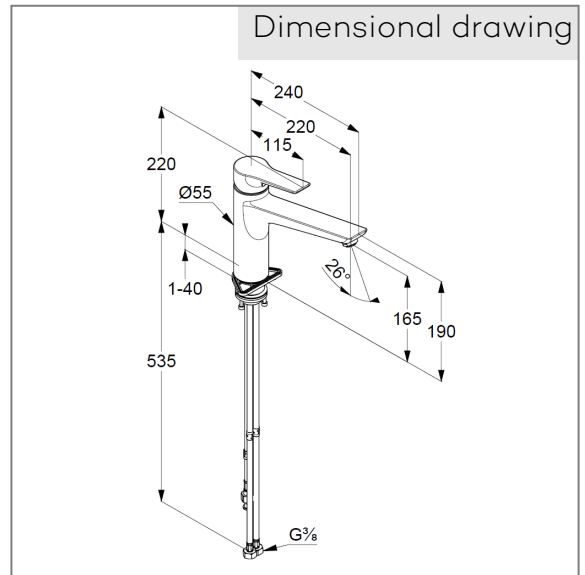

## Technical Data

KLUDI MIX  
Kitchen faucet

Ref.:  
329050575

Finishes:  
05 chrome

Product description  
Manufacturer KLUDI GmbH & Co. KG  
Typ: KLUDI MIX  
Kitchen faucet  
Ref.: 329050575

Kitchen faucet  
for open hot water heaters  
stand assembly  
single hole mounted  
solid lever, metal  
aerator M24  
ceramic cartridge with hotwater safety device  
flow rate at 3 bar= 5 l/ min.  
swivel spout (360°)  
flexible hoses G 3/8 DVGW approved  
shank-fixing

Product picture

Dimensional drawing

Flow rate diagram