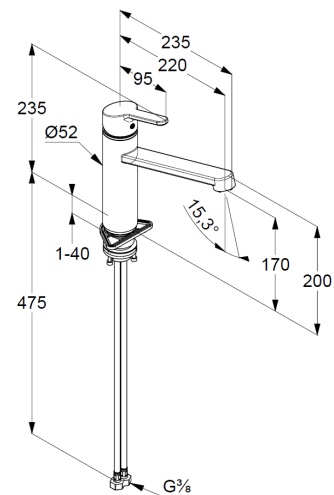

Kitchen faucet DN 15  
single lever mixer  
stand assembly  
single hole mounted  
solid lever, metal  
aerator M24  
ceramic cartridge with hotwater safety device  
flow rate at 3 bar= 9 l/ min.  
swivel spout (360°)  
flexible hoses G 3/8 DVGW approved  
shank-fixing

## Produktabbildung/ Product picture

## Maßzeichnung/ Dimensional drawing