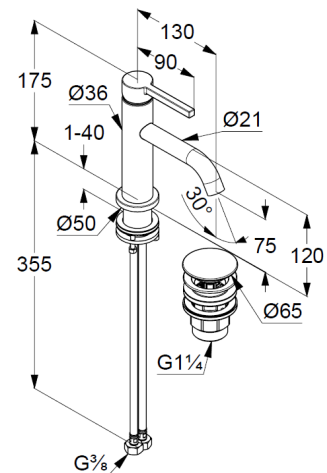

Technische Daten/ Technical Data

KLUDI NOVA FONTE
single lever basin mixer 75
DN 15
Style: PURA

Ref.:
202665315

Finishes:
53 matt white

Product description
Manufacturer KLUDI GmbH & Co. KG
Typ: KLUDI NOVA FONTE
single lever basin mixer 75
Ref.: 202665315

basin mixer
single lever mixer
stand assembly
1-hole mounted
solid lever, metal
aerator, S-Pointer M18,5 PCA
ceramic cartridge
flow rate at 3 bar 4,5 l/min.
fixed spout
flexible hoses G $\frac{3}{8}$ DVGW approved
shank-fixing
push-open waste G1 $\frac{1}{4}$

Produktabbildung/ Product picture

Maßzeichnung/ Dimensional drawing

Durchfluss/ Flow rate