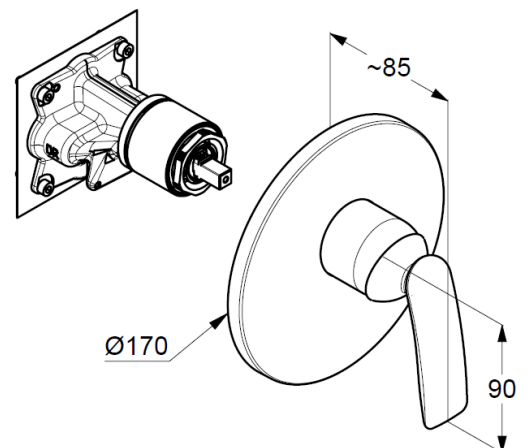

## Technical Data

KLUDI BALANCE  
Concealed single lever shower mixer

Article- Nr.:  
526558775

Surface:  
87 black matt finished / chrom

manufacturer KLUDI GmbH & Co. KG  
Typ: KLUDI BALANCE  
Concealed single lever shower mixer,  
PN 10  
Art. Nr. 526558775  
concealed shower mixer  
single lever mixer  
trim set without pre-installation set  
pre installation set KLUDI FLEXX.BOX Art. Nr. 88011  
trim set with functional unit  
wall mounted  
solid lever, metal  
ceramic cartridge with hotwater safety device  
flow rate at 3 bar = 25 l/ min.

Product Picture

Dimensional drawing

Flow rate diagram