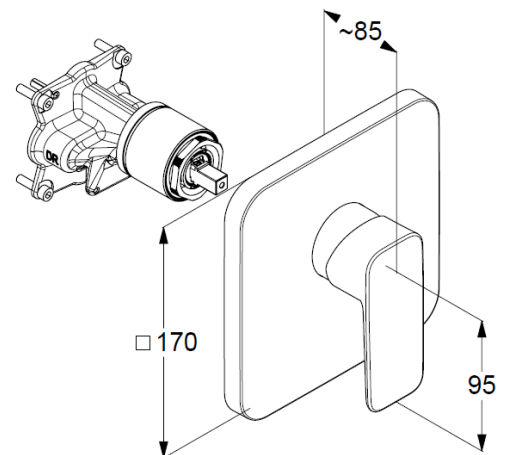

pre installation set KLUDI FLEXX.BOX Ref.: 88011

trim set with functional unit

wall mounted

solid lever, metal

ceramic cartridge with hot water safety device

flow rate at 3 bar 25 l/min.

### Produktabbildung/ Product picture

### Maßzeichnung/ Dimensional drawing