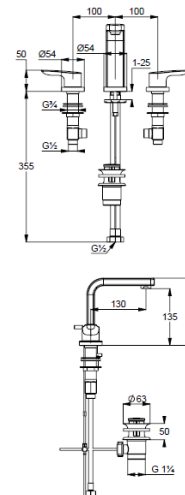

## Technische Daten/ Technical Data

KLUDI PURE&SOLID

basin mixer

DN 15

Ref.:

343940575

Finishes:

O5 chrome

aerator M24 PCA

ceramic headparts 90°

flow rate at 3 bar 5 l/min.

fixed spout

rapid installation set

pop up waste G1¼ metal

### Produktabbildung/ Product picture

### Maßzeichnung/ Dimensional drawing