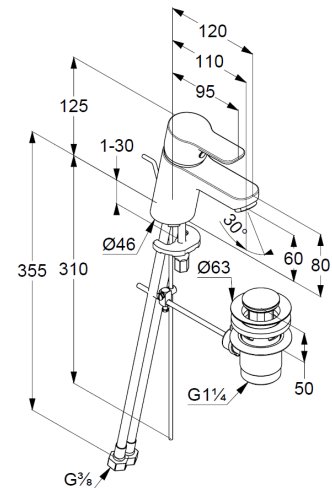

Technische Daten/ Technical Data

KLUDI PURE&EASY
single lever basin mixer 60
DN 15

Ref.:
373850565

Finishes:
05 chrome

Product description
Manufacturer KLUDI GmbH & Co. KG
Typ: KLUDI PURE&EASY
single lever basin mixer 60
Ref.: 373850565

basin mixer
single lever mixer
1-hole mounted
solid handle, metal
aerator M24 PCA
ceramic cartridge with hot water safety device
flow rate at 3 bar 5 l/min.
flexible hoses G $\frac{3}{8}$ DVGW approved
rapid installation set
pop up waste G1 $\frac{1}{4}$ metal

Produktabbildung/ Product picture

Maßzeichnung/ Dimensional drawing

Durchfluss/ Flow rate