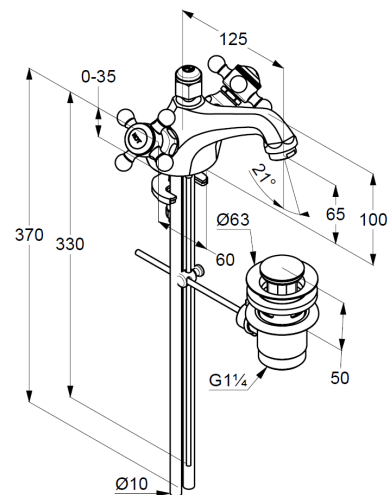

## Technische Daten/ Technical Data

KLUDI 1926  
basin mixer  
DN 15

Ref.:  
510120520

Finishes:  
05 chrome

Product description  
Manufacturer KLUDI GmbH & Co. KG  
Typ: KLUDI 1926  
basin mixer  
Ref.: 510120520

basin mixer  
2-handle mixer  
1-hole mounted  
cross handle, metal  
aerator M24 PCA  
ceramic headparts 180°  
copper pipes  $\varnothing$  10mm  
rapid installation set  
flow rate at 3 bar 5 l/min.  
pop up waste G1¼ metal

### Produktabbildung/ Product picture

### Maßzeichnung/ Dimensional drawing