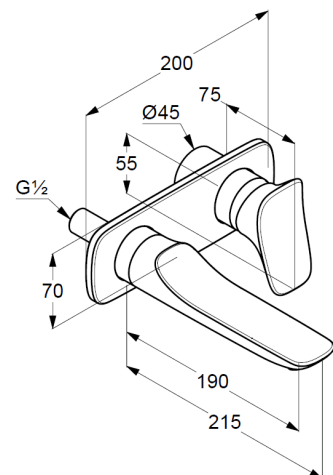

### Product description

Manufacturer KLUDI GmbH & Co. KG  
Typ: KLUDI AMBA  
concealed wall mounted basin mixer  
Ref.: 532440575

wall mounted basin mixer  
concealed basin mixer  
trim set without pre-installation set  
pre installation set KLUDI Ref.: 38243  
vertical wall mounted  
solid lever, metal  
adjustable aerator M24 PCA  
flow rate at 3 bar 4,5 l/min.

### Produktabbildung/ Product picture

### Maßzeichnung/ Dimensional drawing