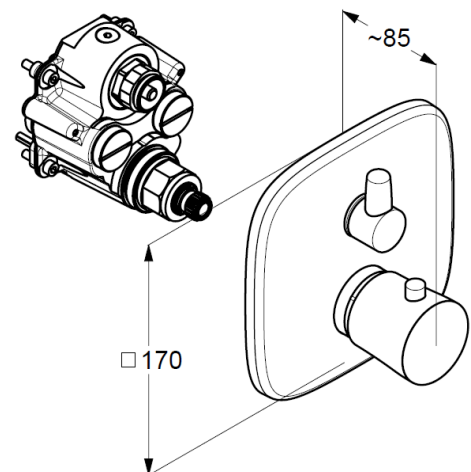

concealed thermostatic bath-shower mixer
trim set without pre-installation set

Ref.: 538300575

concealed thermostatic bath-shower mixer
trim set without pre-installation set

pre installation set KLUDI FLEXX.BOXX Art. Nr. 88011

trim set with functional unit

vertical wall mounted

diverter as rotary ceramic valve

temperature handle with hotwater safety at 38°C

flow rate at 3 bar = 20 l/ min.

with integrated back flow preventer

Product picture

Dimensional drawing

Flow rate diagram