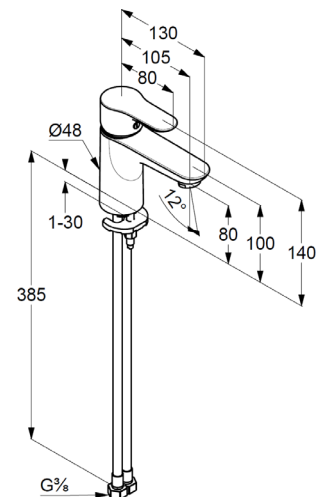

## Technische Daten/ Technical Data

KLUDI OBJEKTA  
single lever basin mixer  
DN 15

Ref.:  
321260575

Finishes:  
05 chrome

Product description  
Manufacturer KLUDI GmbH & Co. KG  
Typ: KLUDI OBJEKTA  
single lever basin mixer  
Ref.: 321260575

basin mixer  
single lever mixer  
1-hole mounted  
solid handle, metal  
aerator M24 PCA  
ceramic cartridge with hot water safety device  
flow rate at 3 bar 5 l/min.  
flexible hoses G $\frac{3}{8}$  DVGW approved  
rapid installation set

### Produktabbildung/ Product picture

### Maßzeichnung/ Dimensional drawing