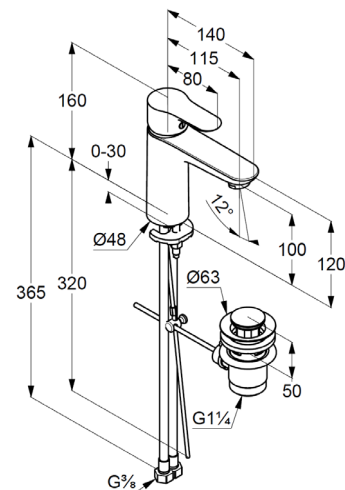

Technische Daten/ Technical Data

KLUDI OBJEKTA
single lever basin mixer
DN 15

Ref.:
322600575

Finishes:
05 chrome

Product description
Manufacturer KLUDI GmbH & Co. KG
Typ: KLUDI OBJEKTA
single lever basin mixer
Ref.: 322600575

basin mixer
single lever mixer
1-hole mounted
solid handle, metal
aerator M24 PCA
ceramic cartridge with hot water safety device
flow rate at 3 bar 5 l/min.
flexible hoses G $\frac{3}{8}$ DVGW approved
rapid installation set
pop up waste G1 $\frac{1}{4}$ metal

Produktabbildung/ Product picture

Maßzeichnung/ Dimensional drawing

Durchfluss/ Flow rate