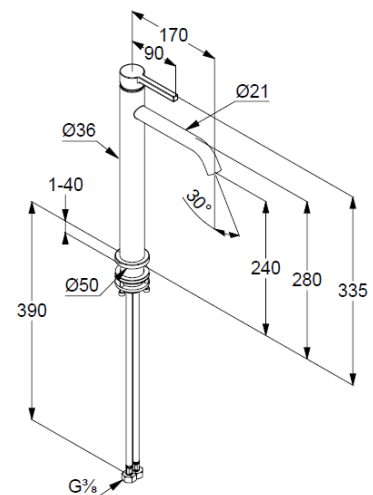

solid lever, metal

aerator, S-Pointer M18,5 PCA

ceramic cartridge

flow rate at 3 bar 4,5 l/min.

fixed spout

flexible hoses G3/8 DVGW approved

shank-fixing

without pop up waste

Produktabbildung/ Product picture

Maßzeichnung/ Dimensional drawing

Durchfluss/ Flow rate