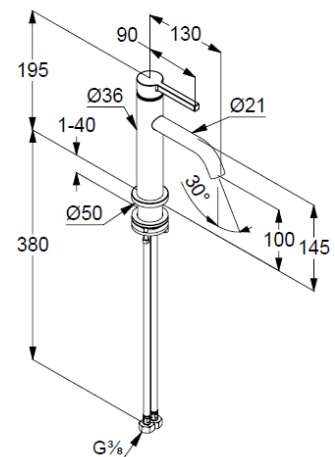

Technische Daten/ Technical Data

KLUDI NOVA FONTE
single lever basin mixer 100
DN 15
Style: PURA

Ref.: 200260415

Finishes:
O4 Matt Light Blue

Product description
Manufacturer KLUDI GmbH & Co. KG
Typ: KLUDI NOVA FONTE
single lever basin mixer 100
Ref.: 200260415

basin mixer
single lever mixer
1-hole mounted
solid lever, metal
aerator, S-Pointer M18,5 PCA
ceramic cartridge
flow rate at 3 bar 4,5 l/min.
fixed spout
flexible hoses G3/8 DVGW approved
shank-fixing

Produktabbildung/ Product picture

Maßzeichnung/ Dimensional drawing

Durchfluss/ Flow rate