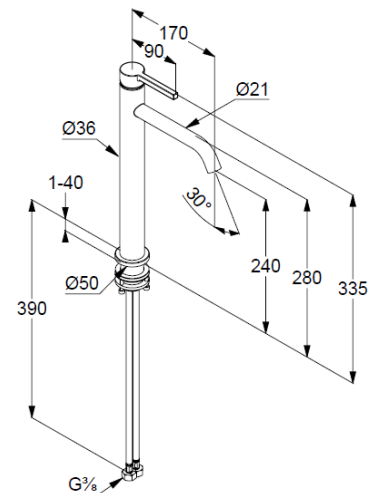

# Technische Daten/ Technical Data

KLUDI NOVA FONTE  
single lever basin mixer, 240mm for washbowls  
DN 15  
Style: PURA

Ref.: 202980415

Finishes:  
O4 Matt Light Blue

Product description  
Manufacturer KLUDI GmbH & Co. KG  
Typ: KLUDI NOVA FONTE  
single lever basin mixer, 240mm for washbowls  
Ref.: 202980415

washbowl mixer  
single lever mixer  
1-hole mounted  
solid lever, metal  
aerator, S-Pointer M18,5 PCA  
ceramic cartridge  
flow rate at 3 bar 4,5 l/min.  
fixed spout  
flexible hoses G3/8 DVGW approved  
shank-fixing  
without pop up waste

## Produktabbildung/ Product picture

## Maßzeichnung/ Dimensional drawing