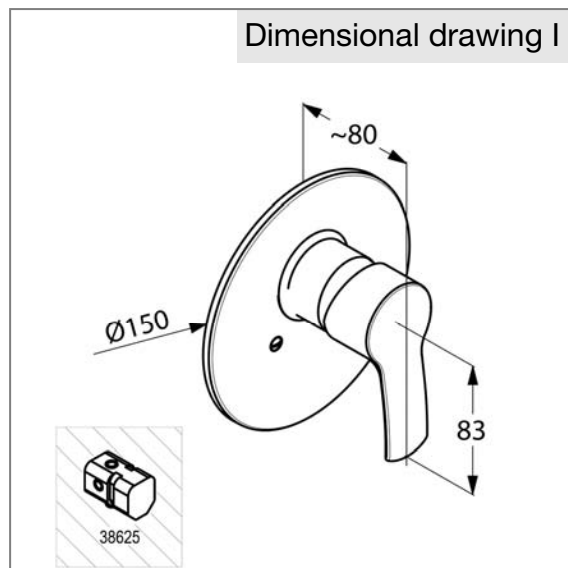

**Product:** KLUDI MARIS concealed shower mixer, trim set

**Ref.:** 384200581

**Product description**

concealed shower mixer  
 trim set  
 solid lever  
 for KLUDI pre-installation set item no. 38625

Finishes:  
 05 chrome

Product picture

**Advertisement**

concealed shower mixer, manufacturer KLUDI GmbH & Co. KG  
 KLUDI MARIS item no. 384200581  
 type: concealed shower mixer trim set, solid lever chrome plated metal, cover plate chrome plated plastic,  
 dimensions: diameter cover plate: 150 mm, lever projection: 80 mm, projection: 83 mm  
 Suitable for KLUDI pre-installation set item no. 38625, not included.

Dimensional drawing I

Dimensional drawing II