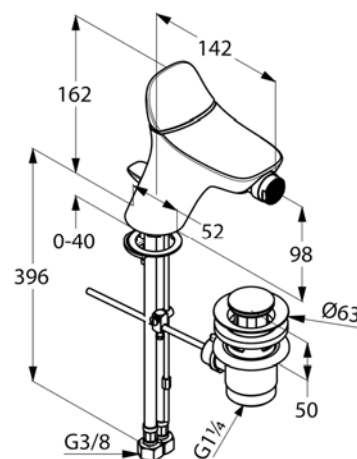

Product: KLUDI AMBA single lever bidet mixer DN 15

Ref.: 532160575

Product description

single lever bidet mixer DN 15
 single hole mounted
 solid lever
 ceramic cartridge
 ball joint aerator M 24 x 1
 flow rate 7,3 l/min at 3 bar
 flexible high pressure supply tubes G 3/8 inch
 rapid installation set
 pop up waste G 1 1/4 inch

Finishes:
 05 chrome

Product picture

Advertisement

single lever bidet mixer, manufacturer KLUDI GmbH & Co. KG
 KLUDI AMBA item no. 532160575
 type: single lever bidet mixer, DN 15 / PN 10, chrome plated brass, with pop up waste
 G 1 1/4 inch rod-pull and pull knob chrome plated, solid lever chrome plated metal,
 ceramic cartridge K-28, ball joint aerator M 24 x 1, flow rate 7,3 l/min at 3 bar, flexi-
 ble high pressure supply tubes G 3/8 inch with DVGW / W270 approval, rapid installa-
 tion set
 dimensions: height: 162 mm, nozzle height: 98 mm, projection: 142 mm

Dimensional drawing

Flow rate diagram