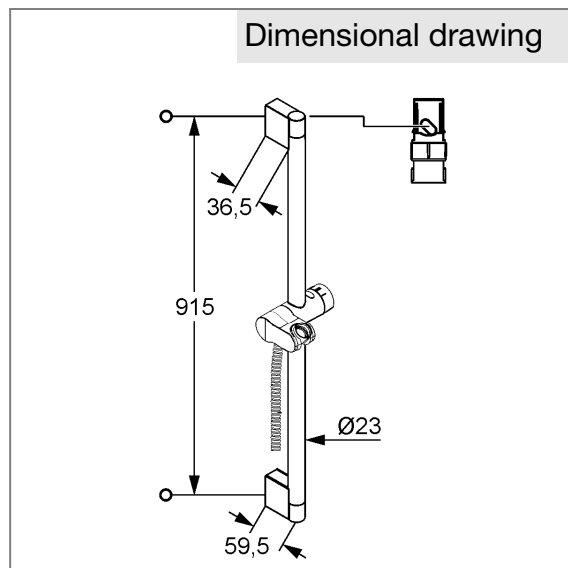

Product: **KLUDI A-QA s wall rail DN 15**

Ref.: **6572005-00**

Product description

wall rail DN 15
 L = 900 mm
 with horizontally and vertically adjustable
 push-button slider
 vertical quick-height-adjustment over push-button
 with 3 steps strength adjustment
 with KLUDI SIRENAFLEX-hose
 plastic coated
 with metal-effect
 with conical nuts
 G 1/2 x G 1/2 x 1600 mm

Finishes:
 05 chrome

Advertisement

- * KLUDI GmbH & Co KG KLUDI A-QA s wall rail item no. 6572005-00
- ** chrome plated brass/plastic
- *** DIN EN 1113

wall rail, manufacturer KLUDI GmbH & Co KG KLUDI A-QA s wall rail item no. 6572005-00, DN 15, chrome plated brass/plastic, length 900 mm, with horizontal and vertical adjustable push-button slider for easy height adjustment, without A-QA handshower, sliding bar with pipe diameter 23 mm, for borehole distance 915 mm, with KLUDI SIRENAFLEX showerhose plastic coated with metal-effect, with conical nuts 1/2 x 1/2 inch x 1600 mm, Optimal function can only guaranteed with KLUDI handshowers, PN 5,

Product picture

Dimensional drawing

Flow rate diagram