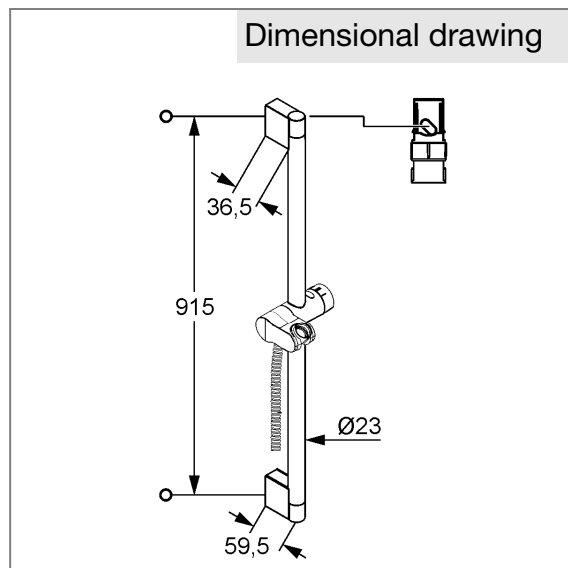

Product: **KLUDI A-QA s wall rail DN 15**

Ref.: **6572005-00**

Product description

wall rail DN 15
 L = 900 mm
 with horizontally and vertically adjustable
 push-button slider
 vertical quick-height-adjustment over push-button
 with 3 steps strength adjustment
 with KLUDI SIRENAFLEX-hose
 plastic coated
 with metal-effect
 with conical nuts
 G 1/2 x G 1/2 x 1600 mm

Finishes:
 05 chrome

Product picture

Advertisement

- * KLUDI GmbH & Co KG KLUDI A-QA s wall rail item no. 6572005-00
- ** chrome plated brass/plastic
- *** DIN EN 1113

wall rail, manufacturer KLUDI GmbH & Co KG KLUDI A-QA s wall rail item no. 6572005-00, DN 15, chrome plated brass/plastic, length 900 mm, with horizontal and vertical adjustable push-button slider for easy height adjustment, without A-QA handshower, sliding bar with pipe diameter 23 mm, for borehole distance 915 mm, with KLUDI SIRENAFLEX showerhose plastic coated with metal-effect, with conical nuts 1/2 x 1/2 inch x 1600 mm, Optimal function can only guaranteed with KLUDI handshowers, PN 5,

Dimensional drawing

Flow rate diagram