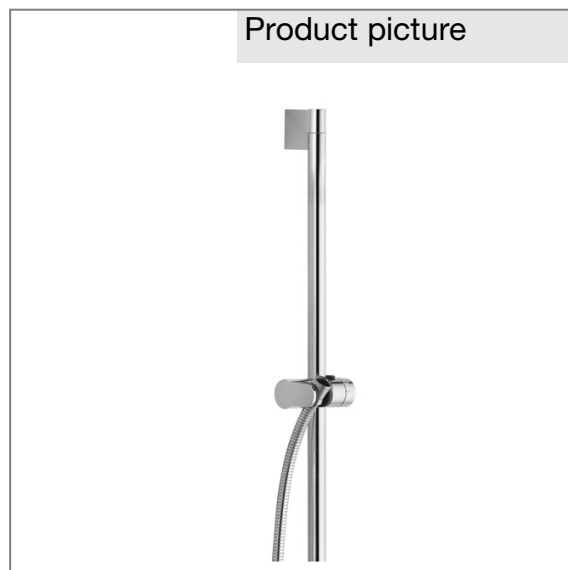

Product: **KLUDI A-QA s wall rail DN 15**

Ref.: **6572005-00**

Product description

wall rail DN 15
 L = 900 mm
 with horizontally and vertically adjustable
 push-button slider
 vertical quick-height-adjustment over push-button
 with 3 steps strength adjustment
 with KLUDI SIRENAFLEX-hose
 plastic coated
 with metal-effect
 with conical nuts
 G 1/2 x G 1/2 x 1600 mm

Finishes:
 05 chrome

Product picture

Advertisement

- * KLUDI GmbH & Co KG KLUDI A-QA s wall rail item no. 6572005-00
- ** chrome plated brass/plastic
- *** DIN EN 1113

wall rail, manufacturer KLUDI GmbH & Co KG KLUDI A-QA s wall rail item no. 6572005-00, DN 15, chrome plated brass/plastic, length 900 mm, with horizontal and vertical adjustable push-button slider for easy height adjustment, without A-QA handshower, sliding bar with pipe diameter 23 mm, for borehole distance 915 mm, with KLUDI SIRENAFLEX showerhose plastic coated with metal-effect, with conical nuts 1/2 x 1/2 inch x 1600 mm, Optimal function can only guaranteed with KLUDI handshowers, PN 5,

Dimensional drawing

Flow rate diagram