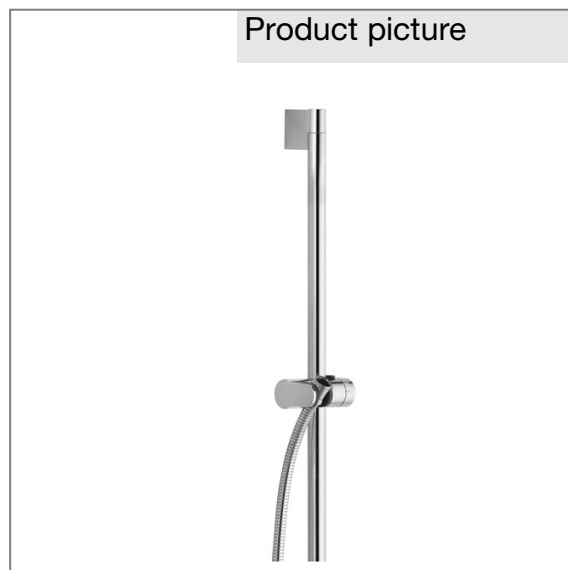

Product: **KLUDI A-QA s wall rail DN 15**

Ref.: **6572005-00**

Product description

wall rail DN 15
 L = 900 mm
 with horizontally and vertically adjustable
 push-button slider
 vertical quick-height-adjustment over push-button
 with 3 steps strength adjustment
 with KLUDI SIRENAFLEX-hose
 plastic coated
 with metal-effect
 with conical nuts
 G 1/2 x G 1/2 x 1600 mm

Finishes:
 05 chrome

Advertisement

- * KLUDI GmbH & Co KG KLUDI A-QA s wall rail item no. 6572005-00
- ** chrome plated brass/plastic
- *** DIN EN 1113

wall rail, manufacturer KLUDI GmbH & Co KG KLUDI A-QA s wall rail item no. 6572005-00, DN 15, chrome plated brass/plastic, length 900 mm, with horizontal and vertical adjustable push-button slider for easy height adjustment, without A-QA handshower, sliding bar with pipe diameter 23 mm, for borehole distance 915 mm, with KLUDI SIRENAFLEX showerhose plastic coated with metal-effect, with conical nuts 1/2 x 1/2 inch x 1600 mm, Optimal function can only guaranteed with KLUDI handshowers, PN 5,

Product picture

Dimensional drawing

Flow rate diagram