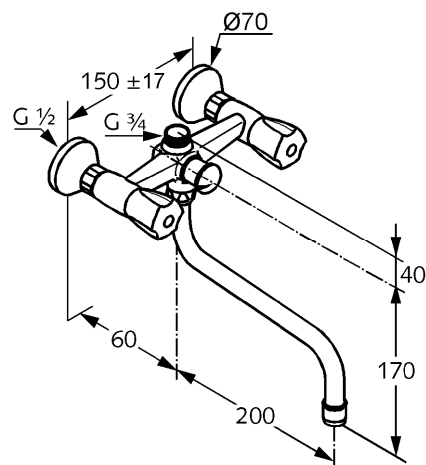

Product: **KLUDI SPEZIAL bath and shower mixer DN 15**

Ref.: **251010515**

Product description

bath and shower mixer DN 15
 ABS Terralux handle
 wall fastening
 flow class BA
 aerator M 22 x I
 swivel spout 200 mm
 automatic diverter: shower to bath tub
 shower outlet G 3/4
 protected against back flow
 without shower set
 noise group I

Finishes:
 05 chrome

Product picture

Advertisement

- * KLUDI GmbH & Co KG KLUDI STANDARD bath and shower mixer item no. 251010515
- ** classic headparts, DIN EN 200
- *** chrome plated brass, DIN 50930-6

bath and shower mixer DN 15, manufacturer KLUDI GmbH & Co KG KLUDI STANDARD bath and shower mixer item no. 251010515, DN 15, chrome plated brass, type: bath and shower mixer DN 15, swivel spout, handle projection 50 mm, aerator M 22 x I, noise level DIN EN 4109 group I, without report no., flow class B A (max. 0,42 l/s / 0,25 l/s), nozzle projection 260 mm, S unions 1/2 x 3/4 inch, classic headparts, handles ABS Terralux chrome plated marked: red / blue, automatic diverter: shower to bath tub, shower outlet 3/4 inch, protected against back flow DIN EN 1717, for pressure type water heater, for continuous line heater, PN 10,

Dimensional drawing

Flow rate diagram