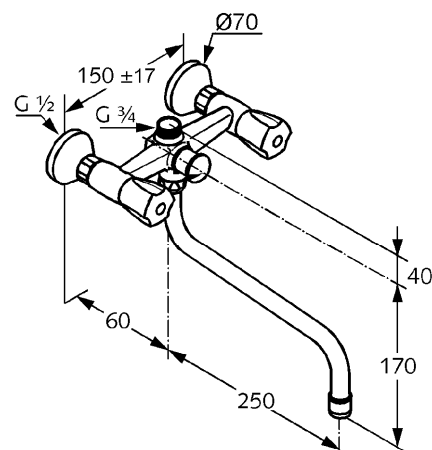

Product: **KLUDI SPEZIAL bath and shower mixer DN 15**

Ref.: **251110515**

**Product description**

bath and shower mixer DN 15  
 ABS Terralux handle  
 wall fastening  
 flow class BA  
 aerator M 22 x I  
 swivel spout 250 mm  
 automatic diverter: shower to bath tub  
 shower outlet G 3/4  
 protected against back flow  
 without shower set  
 noise group I

Finishes:  
 05 chrome

**Product picture**

**Advertisement**

- \* KLUDI GmbH & Co KG KLUDI STANDARD bath and shower mixer item no. 251110515
- \*\* classic headparts, DIN EN 200
- \*\*\* chrome plated brass, DIN 50930-6

bath and shower mixer DN 15, manufacturer KLUDI GmbH & Co KG KLUDI STANDARD bath and shower mixer item no. 251110515, DN 15, chrome plated brass, type: bath and shower mixer DN 15, swivel spout, handle projection 50 mm, aerator M 22 x I, noise level DIN EN 4109 group I, without report no., flow class B A (max. 0,42 l/s / 0,25 l/s), nozzle projection 310 mm, S unions 1/2 x 3/4 inch, classic headparts, handles ABS Terralux chrome plated marked: red / blue, automatic diverter: shower to bath tub, shower outlet 3/4 inch, protected against back flow DIN EN 1717, for pressure type water heater, for continuous line heater, PN 10,

**Dimensional drawing**

**Flow rate diagram**