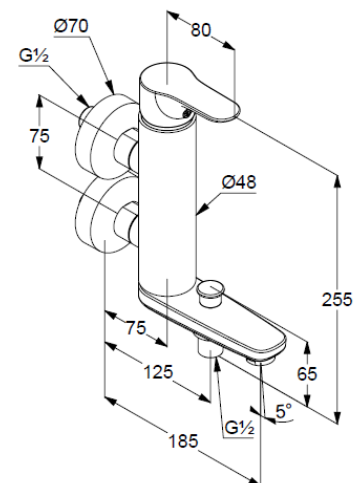

Technical Data

Product: KLUDI OBJEKTA
single lever bath- and shower mixer,
DN 15

Article-Nr.: 364890575

Surface: 05 chrome

Product description

manufacturer KLUDI GmbH & Co. KG
Typ: KLUDI OBJEKTA single lever bath- and shower mixer,
DN 15/ PN 10
Art. Nr. 364890575
bath and shower mixer DN 15
single lever mixer
wall mounted
vertical wall mounted
automatic diverter: shower/ bath
solid lever, metal
aerator M24
protected against back flow
shower outlet 1/2 inch
ceramic cartridge with hotwater safety device
flow rate at 3 bar = 21 l/ min.
fixed spout
S-unions G 1/2 x 3/4

Product Picture

Dimensional drawing

Flow rate diagram