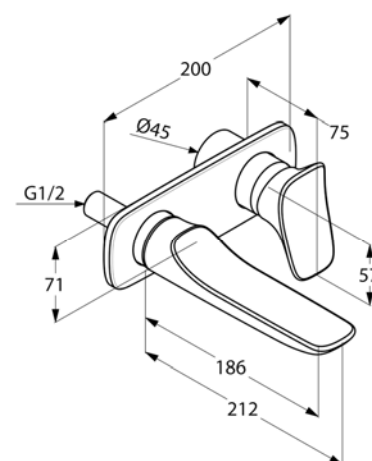

**Product:** KLUDI AMBA concealed 2 hole single lever basin mixer, projection 180 mm, trim set

**Ref.:** 532440575

**Product description**

concealed 2 hole single lever basin mixer  
 trim set  
 wall mounting  
 solid lever  
 aerator M 24 x 1  
 flow rate 5 l/min at 3 bar  
 wall outlet 180 mm  
 without pre-installation set  
 KLUDI item no. 38243

Finishes:  
 05 chrome

**Product picture**

**Advertisement**

wall mounted mixer, manufacturer KLUDI GmbH & Co. KG  
 KLUDI AMBA item no. 532440575  
 type: concealed 2 hole single lever basin mixer, trim set, with wall outlet 180 mm, chrome plated brass, solid lever chrome plated metal, aerator M 24 x 1, flow rate 5,0 l/min at 3 bar, concealed wall unions  
 dimensions: nozzle projection: 212 mm, lever projection: 75 mm, lever: 57 mm, centre distance: 110 mm, cover plate: 71/200 mm  
 Suitable for pre-installation set KLUDI item no. 38243, not included.

**Dimensional drawing**

**Flow rate diagram**