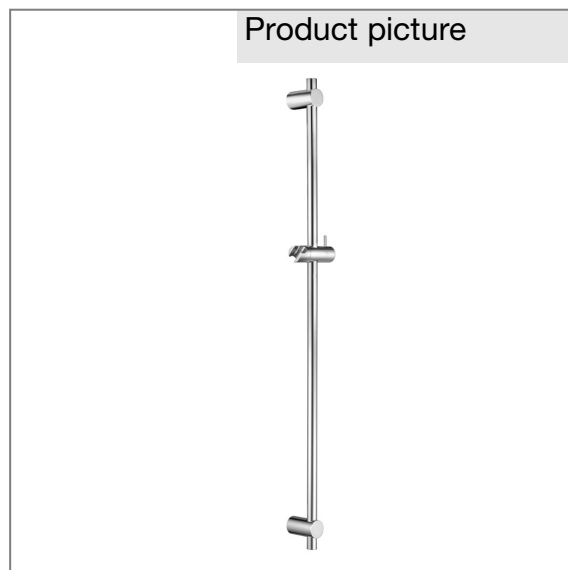

Product: **KLUDI A-QA wall rail**

Ref.: **6564105-00**

Product description

wall rail
 L = 955 mm
 metal wall rail
 with horizontally and vertically adjustable slider
 with screws and dowels

Finishes:
 05 chrome

Product picture

Advertisement

- * KLUDI GmbH & Co KG KLUDI A-QA wall rail item no. 6564105-00
- ** wall rail with slider = chrome plated brass

wall rail, manufacturer GmbH & Co KG KLUDI A-QA wall rail item no. 6564105-00, DN 15, chrome plated brass, length 955 mm, with horizontal and vertical adjustable slider, sliding bar with pipe diameter \varnothing 21 mm, for borehole distance 878 mm, without shower hose and handshower, Optimal function can only guaranteed with KLUDI handshower, PN 5,

Dimensional drawing