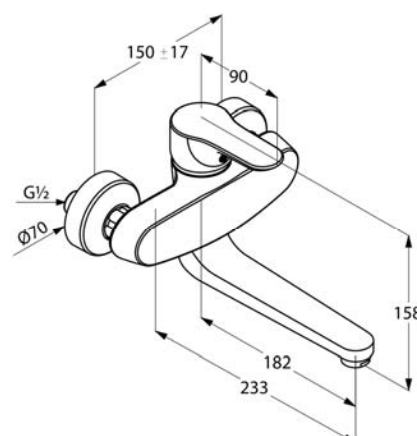

Product: KLUDI OBJEKTA wall mounted single lever sink mixer DN 15

Ref.: 328820575

Product description

single lever sink mixer DN 15
 wall-mounted
 solid lever
 ceramic cartridge with hot water safety device
 aerator M 24 x 1
 flow rate 13,2 l/min at 3 bar
 swivel or fixable spout 180 mm
 s-unions 1/2 x 3/4 inch

Finishes:
 05 chrome

Product picture

Advertisement

single lever wall sink mixer, manufacturer KLUDI GmbH & Co. KG
 KLUDI OBJEKTA item no. 328820575
 type: single lever wall sink mixer, DN 15 / PN 10, with swivel or fixable spout, chrome plated brass, solid lever chrome plated metal, ceramic cartridge K-41 with hot water safety device, aerator M 24 x 1, flow rate 13,2 l/min at 3 bar, concealed s-unions 1/2 x 3/4 inch
 dimensions: height: 158 mm, projection: 233 mm, nozzle projection: 182 mm, lever projection: 90 mm, centers: 150 mm

Dimensional drawing

Flow rate diagram