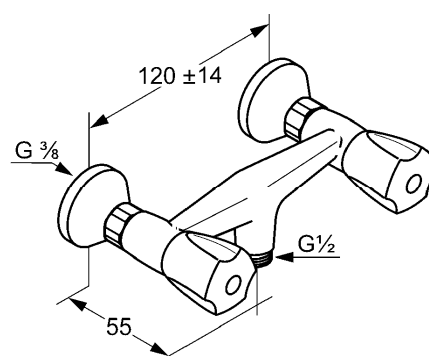

Product: **KLUDI STANDARD shower mixer DN 10**

Ref.: **2610105 ..**

Product description

shower mixer DN 10
 choice of handle
 handle Terralux metal (08)
 handle Terralux ABS (15)
 wall fastening
 distance from center to center 120 mm
 flow class B
 S unions
 shower outlet G 1/2
 protected against back flow
 without shower set
 noise group I
 KIWA

Finishes:
 05 chrome

Advertisement

- * KLUDI GmbH & Co KG KLUDI STANDARD shower mixer item no. 261010508/15
- ** classic headparts, DIN EN 200
- *** chrome plated brass, DIN 50930-6

shower mixer, manufacturer KLUDI GmbH & Co KG KLUDI STANDARD shower mixer item no. 261010508 / 261010515, DN 10, chrome plated brass, type: shower mixer DN 10, handle projection 50 mm, noise level DIN EN 4109 group I, without report no., KIWA NL approval, flow class B (max. 0,42 l/s), projection 55 mm, S unions 3/8 x 1/2 inch, classic headparts, handles marked: red / blue, shower outlet 1/2 inch, protected against back flow, distance form center to center 120 mm, choice of handle: 08 = handle Terralux chrome plated metal, 15 = handle Terralux ABS chrome plated plastic, for pressure type water heater, for continuous line heater, PN 10,

Product picture

Dimensional drawing

Flow rate diagram