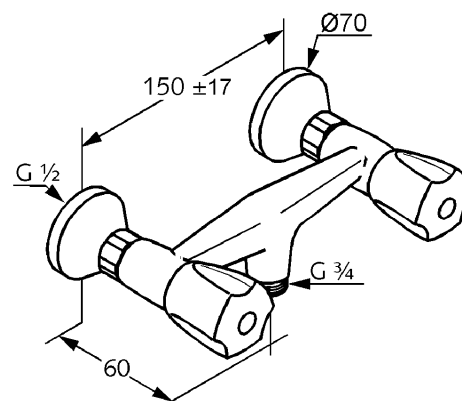

**Product:** KLUDI STANDARD shower mixer DN 15

**Ref.:** 2620205 ..

**Product description**

shower mixer DN 15  
 choice of handle  
 handle Terralux metal (08)  
 handle Terralux ABS (15)  
 wall fastening  
 flow class B  
 shower outlet G 3/4  
 protected against back flow  
 S unions  
 without shower set  
 noise group I  
 P-IX 8563/IB

Finishes:  
 05 chrome

Product picture

**Advertisement**

- \* KLUDI GmbH & Co KG KLUDI STANDARD shower mixer item no. 262020508/15
- \*\* classic headparts, DIN EN 200
- \*\*\* chrome plated brass, DIN 50930-6

shower mixer DN 15, manufacturer KLUDI GmbH & Co KG KLUDI STANDARD shower mixer item no. 262020508 / 262020515, DN 15, chrome plated brass, type: shower mixer DN 15, handle projection 50 mm, noise level DIN EN 4109 group I, report no. PA- IX 8563 / IB, KIWA approval, flow class B (max. 0,42 l/s), projection 60 mm, S unions 1/2 x 3/4 inch, classic headparts, handles marked: red / blue, shower outlet 3/4 inch, protected against back flow, choice of handle: 08 = handle Terralux chrome plated metal, 15 = handle Terralux ABS chrome plated plastic, for pressure type water heater, for continuous line heater, PN 10,

Dimensional drawing

Flow rate diagram