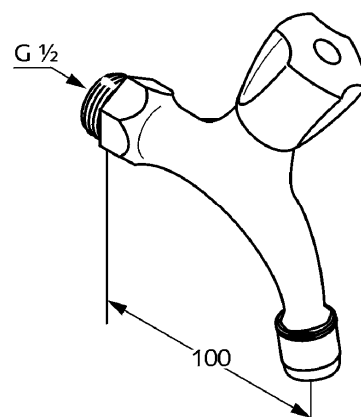

Product: KLUDI STANDARD bibcock DN 15

Ref.: 3001505 ..

Product description

bibcock DN 15
 choice of handle
 handle Terralux metal (08)
 handle Terralux ABS (15)
 wall fastening
 flow class A
 aerator M 22 x I
 handle marking: blue or red
 noise group I
 P- IX 2585/IA
 KIWA

Finishes:
 05 chrome

Product picture

Advertisement

- * KLUDI GmbH & Co KG KLUDI STANDARD bibcock item no. 300150508/15
- ** classic headpart, DIN EN 200
- *** chrome plated brass, DIN 50930-6

bibcock, manufacturer KLUDI GmbH & Co KG KLUDI STANDARD bibcock item no. 300150508 / 300150515, DN 15, chrome plated brass, type: bibcock DN 15, handle projection 50 mm, aerator M 22 x I, noise level DIN EN 4109 group I, report no. P- IX 2585 / IA, KIWA approval, flow class A (max. 0,25 l/s), nozzle projection 100 mm, classic headpart, choice of handle marking: blue or red, thread connection 1/2 inch, 08 = handle Terralux metal / 15 = handle Terralux ABS chrome plated plastic, PN 10

Dimensional drawing

Flow rate diagram