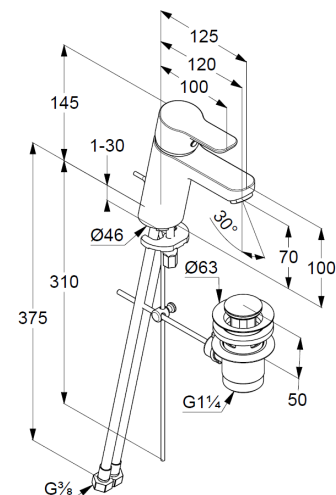

Technical Data

Product: KLUDI PURE&EASY
single lever basin mixer 70
2 l/ min., DN 15

Article-Nr.: 372860565

Surface: 05 chrome

Product description

manufacturer KLUDI GmbH & Co. KG
Typ: KLUDI PURE&EASY
single lever basin mixer 70, 2 l/ min.,
DN 15/ PN 10
Art. Nr. 372860565
basin mixer
single lever mixer
single hole mounted
solid handle, metal
aerator M24
ceramic cartridge with hotwater safety device
flow rate at 3 bar = 2 l/ min.
flexible hoses G 3/8 DVGW approved
rapid installation set
pop up waste 1 1/4" metal

Product Picture

Dimensional drawing

Flow rate diagram