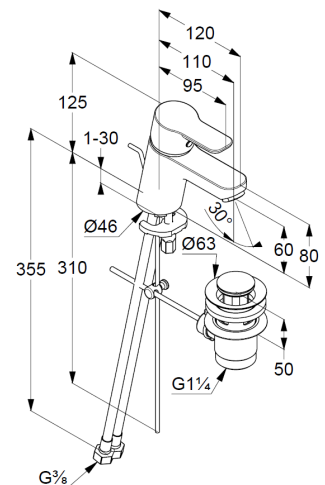

Technical Data

Product: KLUDI PURE&EASY
single lever basin mixer 60
DN 15

Article-Nr.: 373850565

Surface: 05 chrome

Product description

manufacturer KLUDI GmbH & Co. KG
Typ: KLUDI PURE&EASY
single lever basin mixer 60,
DN 15/ PN 10
Art. Nr. 373850565
basin mixer
single lever mixer
single hole mounted
solid handle, metal
aerator M24
ceramic cartridge with hotwater safety device
flow rate at 3 bar = 7 l/ min.
flexible hoses G 3/8 DVGW approved
rapid installation set
pop up waste 1 1/4" metal

Product Picture

Dimensional drawing

Flow rate diagram