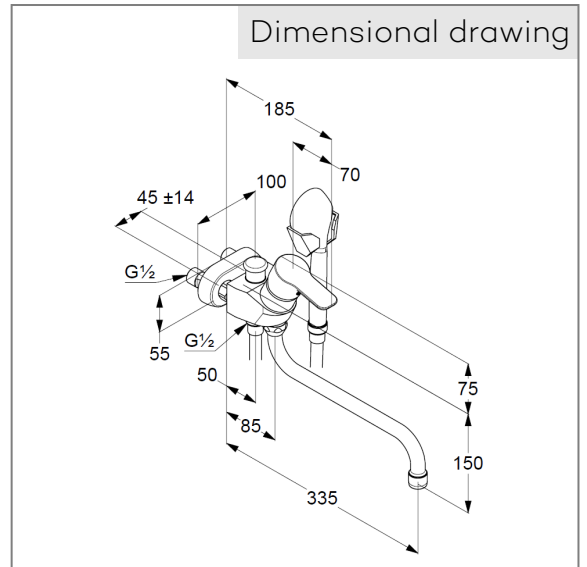

Technical Data

Product: KLUDI PURE&EASY
single lever bath- and shower mixer,
with handshower/ shower hose, DN 15

Article-Nr.: 375920565

Surface: 05 chrome

Product description

manufacturer KLUDI GmbH & Co. KG
Typ: KLUDI PURE&EASY
single lever bath- and shower mixer,
with handshower and shower hose,
DN 15/ PN 10
Art. Nr. 375920565
bath and shower mixer
single lever mixer
wall mounted
automatic diverter: shower/ bath
solid lever, metal
Aerator M22
protected against back flow
shower outlet 1/2 inch
ceramic cartridge with hotwater safety device
flow rate at 3 bar = 19 l/ min.
swivel spout
S-unions G 1/2 x 1/2
centre distance 45 mm
hand shower and shower hose 1250 mm
shower hook

Product Picture

Dimensional drawing

Flow rate diagram