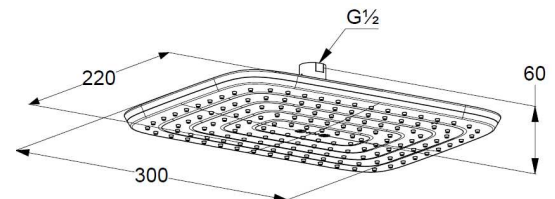

Technical Data

KLUDI Freshline
HEAD SHOWER
DN 15

Ref.:
6445005-00

Finishes:
05 chrom

Product description
Manufacturer KLUDI GmbH & Co. KG
Typ: KLUDI FRESHLINE
HEAD SHOWER DN 15
Ref.: 6445005-00

head shower 1 S
1 spray pattern
with cleaning system
connection 1/2"
with ball joint
300 x 220 mm
sieve seal

Product picture

Dimensional drawing

Flow rate diagram