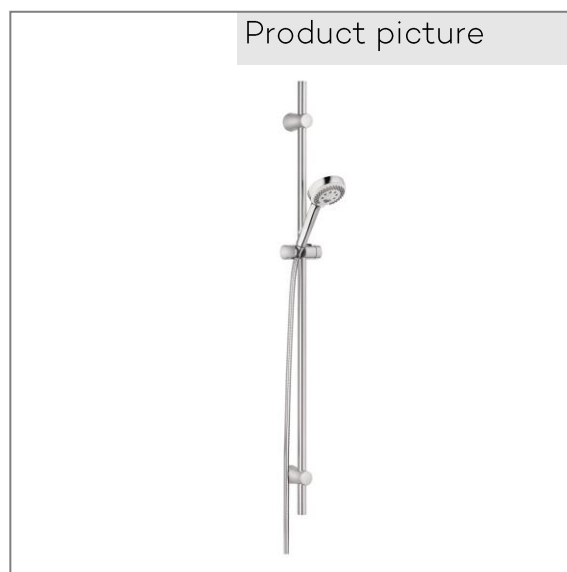

Product: KLUDI LOGO SHOWER SET 3S  
L=1100MM

Ref.: 6809605-00

Product description

shower set DN 15  
L = 1100 mm  
flexible wall rail  
with horizontal and vertical adjustable slider with button for height adjustment  
fitted to pre-installation holes up to 1020 mm  
KLUDI LOGO 3 s handshower DN 15  
adjustable to 3-spray jets  
Booster / Smooth / Volume  
KLUDI SUPARAFLEX-showerhose  
G 1/2 x G 1/2 x 1600 mm  
with conical nuts

Finishes:  
05 chrome

Advertisement

shower set, manufacturer Kludi GmbH & Co KG  
KLUDI LOGO shower set, item no. 6809605-00, DN 15, chrome plated brass/plastic, fitted to pre- installation holes up to 1020 mm, with horizontal and vertical adjustable slider with button for height adjustment, upper pipe individually adjustable, KLUDI SUPARAFLEX showerhose with metal-effect, anti twist and conical nuts 1/2 x 1/2 inch x 1600 mm, length 1100 mm, without shortening set item no. 7043005-00, KLUDI LOGO handshower 3 S, DN 15, chrome plated plastic,with cleaning system, flow rate 15 l/min. (Volumen) at 3 bar, adjustable to 3 spray patterns: Booster / Smooth / Volume - jet, connection outside screw 1/2, showerhead with adjustment flag, PN 5,