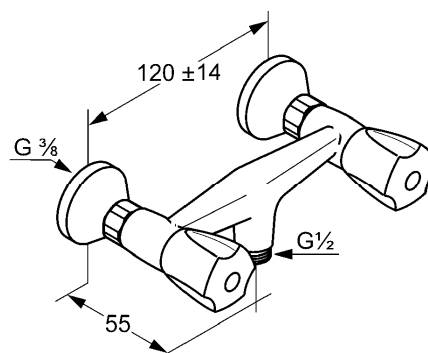

Product: **KLUDI STANDARD shower mixer DN 10**

Ref.: **2610105 ..**

**Product description**

shower mixer DN 10  
 choice of handle  
 handle Terralux metal (08)  
 handle Terralux ABS (15)  
 wall fastening  
 distance from center to center 120 mm  
 flow class B  
 S unions  
 shower outlet G 1/2  
 protected against back flow  
 without shower set  
 noise group I  
 KIWA

Finishes:  
 05 chrome

**Advertisement**

- \* KLUDI GmbH & Co KG KLUDI STANDARD shower mixer item no. 261010508/15
- \*\* classic headparts, DIN EN 200
- \*\*\* chrome plated brass, DIN 50930-6

shower mixer, manufacturer KLUDI GmbH & Co KG KLUDI STANDARD shower mixer item no. 261010508 / 261010515, DN 10, chrome plated brass, type: shower mixer DN 10, handle projection 50 mm, noise level DIN EN 4109 group I, without report no., KIWA NL approval, flow class B (max. 0,42 l/s), projection 55 mm, S unions 3/8 x 1/2 inch, classic headparts, handles marked: red / blue, shower outlet 1/2 inch, protected against back flow, distance form center to center 120 mm, choice of handle: 08 = handle Terralux chrome plated metal, 15 = handle Terralux ABS chrome plated plastic, for pressure type water heater, for continuous line heater, PN 10,

Product picture

Dimensional drawing

Flow rate diagram