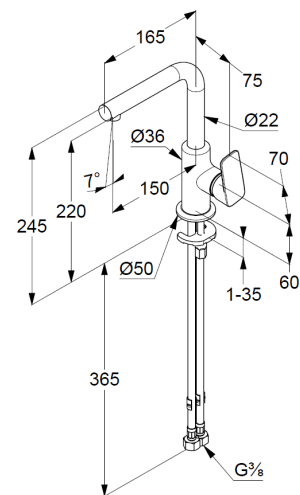

basin mixer  
single lever mixer  
1-hole mounted  
solid lever, metal  
lateral actuation  
aerator M18 PCA  
ceramic cartridge  
flow rate at 3 bar 5 l/min.  
swivel spout (360°)  
flexible hoses G $\frac{3}{8}$  DVGW approved  
rapid installation set

### Produktabbildung/ Product picture

### Maßzeichnung/ Dimensional drawing